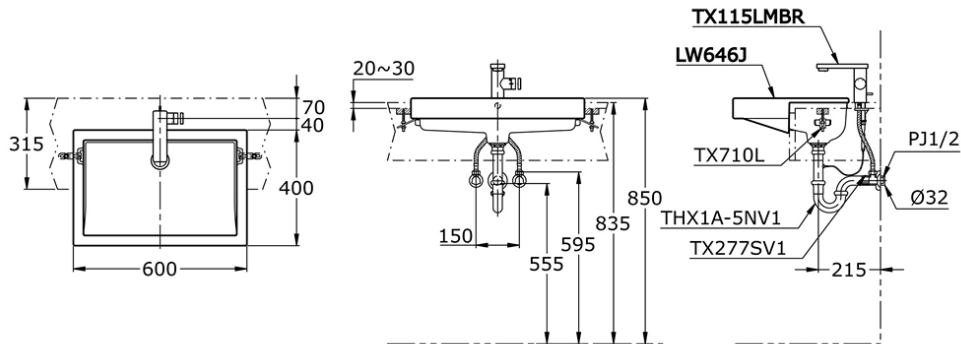

LW 646 J

Some products may not be available in your area

Prices indicated are manufacturer's suggested retail price, prices may change anytime without notice.

Please check with your nearest reseller for updated prices.

Prices shown for lavatory does not include faucet.